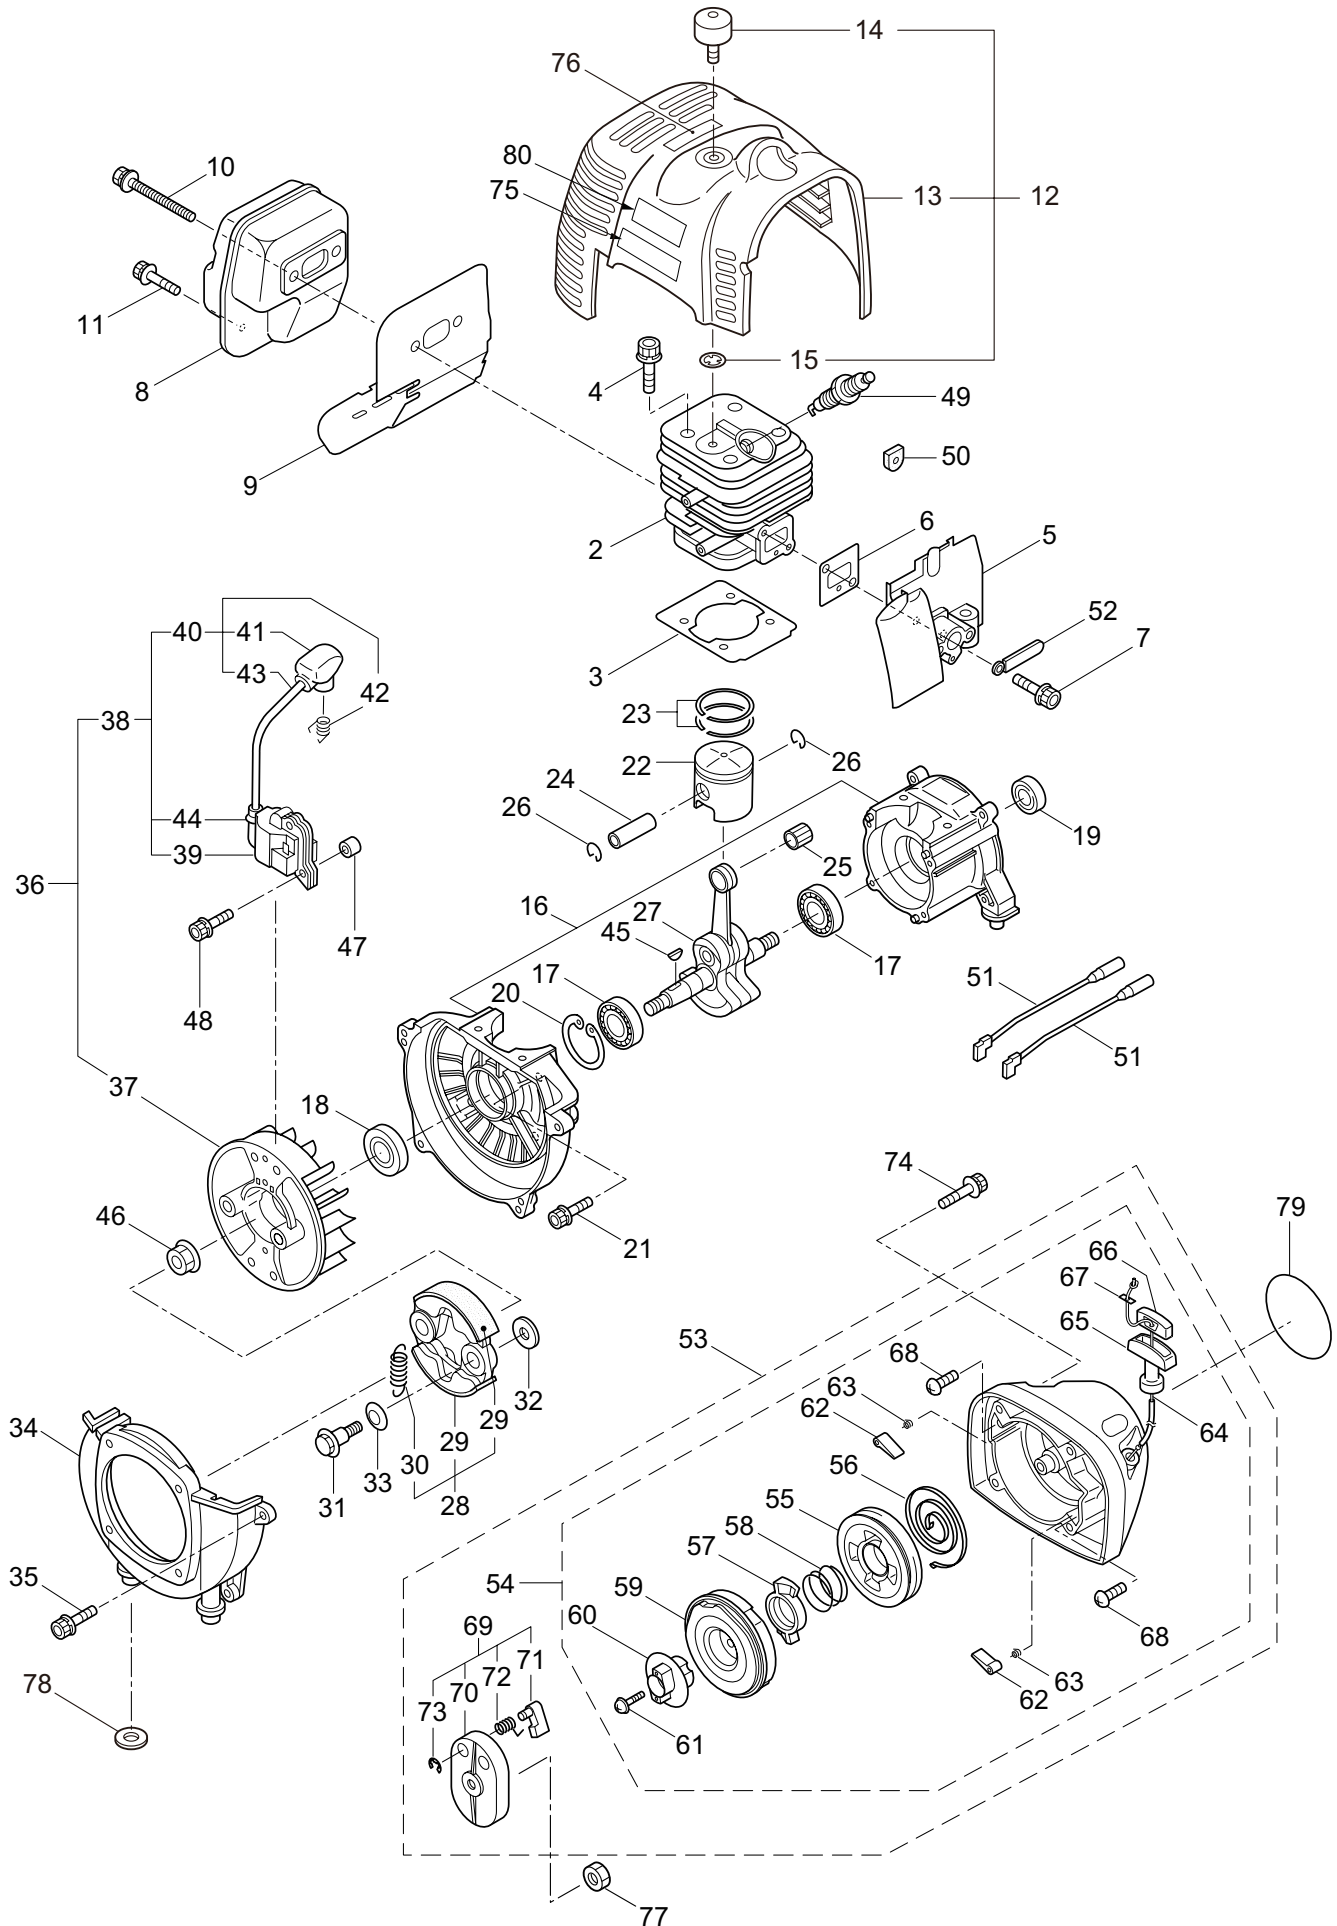

3. BC5020H-RS-01/(1P)
ENGINE

Ref. No.	Part No.	Part Name	Q'ty	Remarks
3-1	858302	Engine	1	NE500/07
3-2	283076	Cylinder	1	New gasket required
3-3	282259	Gasket	1	
3-4	261612	Cap Screw	4	M5x30
3-5	282261	Insulator	1	New gasket required
3-6	282262	Gasket	1	
3-7	267290	Cap Screw	2	M5x20
3-8	282264	Muffler Comp.	1	
3-9	282271	Gasket	1	
3-10	266713	Cap Screw	2	M5x60
3-11	283315	Screw	1	M5x12W-12
3-12	286390	Top Cover Ass'y	1	Incl.13-15
3-13	282274	Top Cover	1	
3-14	285843	Knob	1	
3-15	286362	Washer	1	M6
3-16	282277	Crankcase	1	
3-17	262658	Bearing	2	#6202C3
3-18	262660	Oil Seal	1	TC15357
3-19	262565	Oil Seal	1	ISCD15257
3-20	012380	Snap Ring	1	#35
3-21	261612	Cap Screw	4	M5x30
3-22	283675	Piston	1	
3-23	282941	Piston Ring	2	(2)Required
3-24	262749	Piston Pin	1	
3-25	262659	Bearing,Needle	1	KTV111414EG01B2
3-26	262479	Clip,Piston Pin	2	
3-27	283038	Crankshaft/Conn.Rod Ass'y	1	
3-28	282743	Clutch Ass'y	1	Incl.29,30
3-29	282624	Clutch Shoe	2	(2)required
3-30	263617	Spring,Clutch	1	2.3-44.8L
3-31	283671	Cap Screw	2	M8x1.25
3-32	262683	Washer	2	8x22xt1.2
3-33	262682	Wave Washer	2	
3-34	282285	Fan Cover	1	
3-35	261250	Cap Screw	4	M5x20
3-36	282287	Magneto Ass'y	1	Incl.37-44
3-37	282288	Rotor/Fan	1	
3-38	282289	Ignition Coil Ass'y	1	Incl.39-44
3-39	267572	Coil	1	
3-40	282290	Spark Plug Wire Ass'y	1	Incl.41-43
3-41	282292	Plug Boot	1	
3-42	261075	Connector	1	
3-43	282291	Spark Plug Wire	1	
3-44	261072	Cap	1	
3-45	261076	Woodruff Key	1	3x10