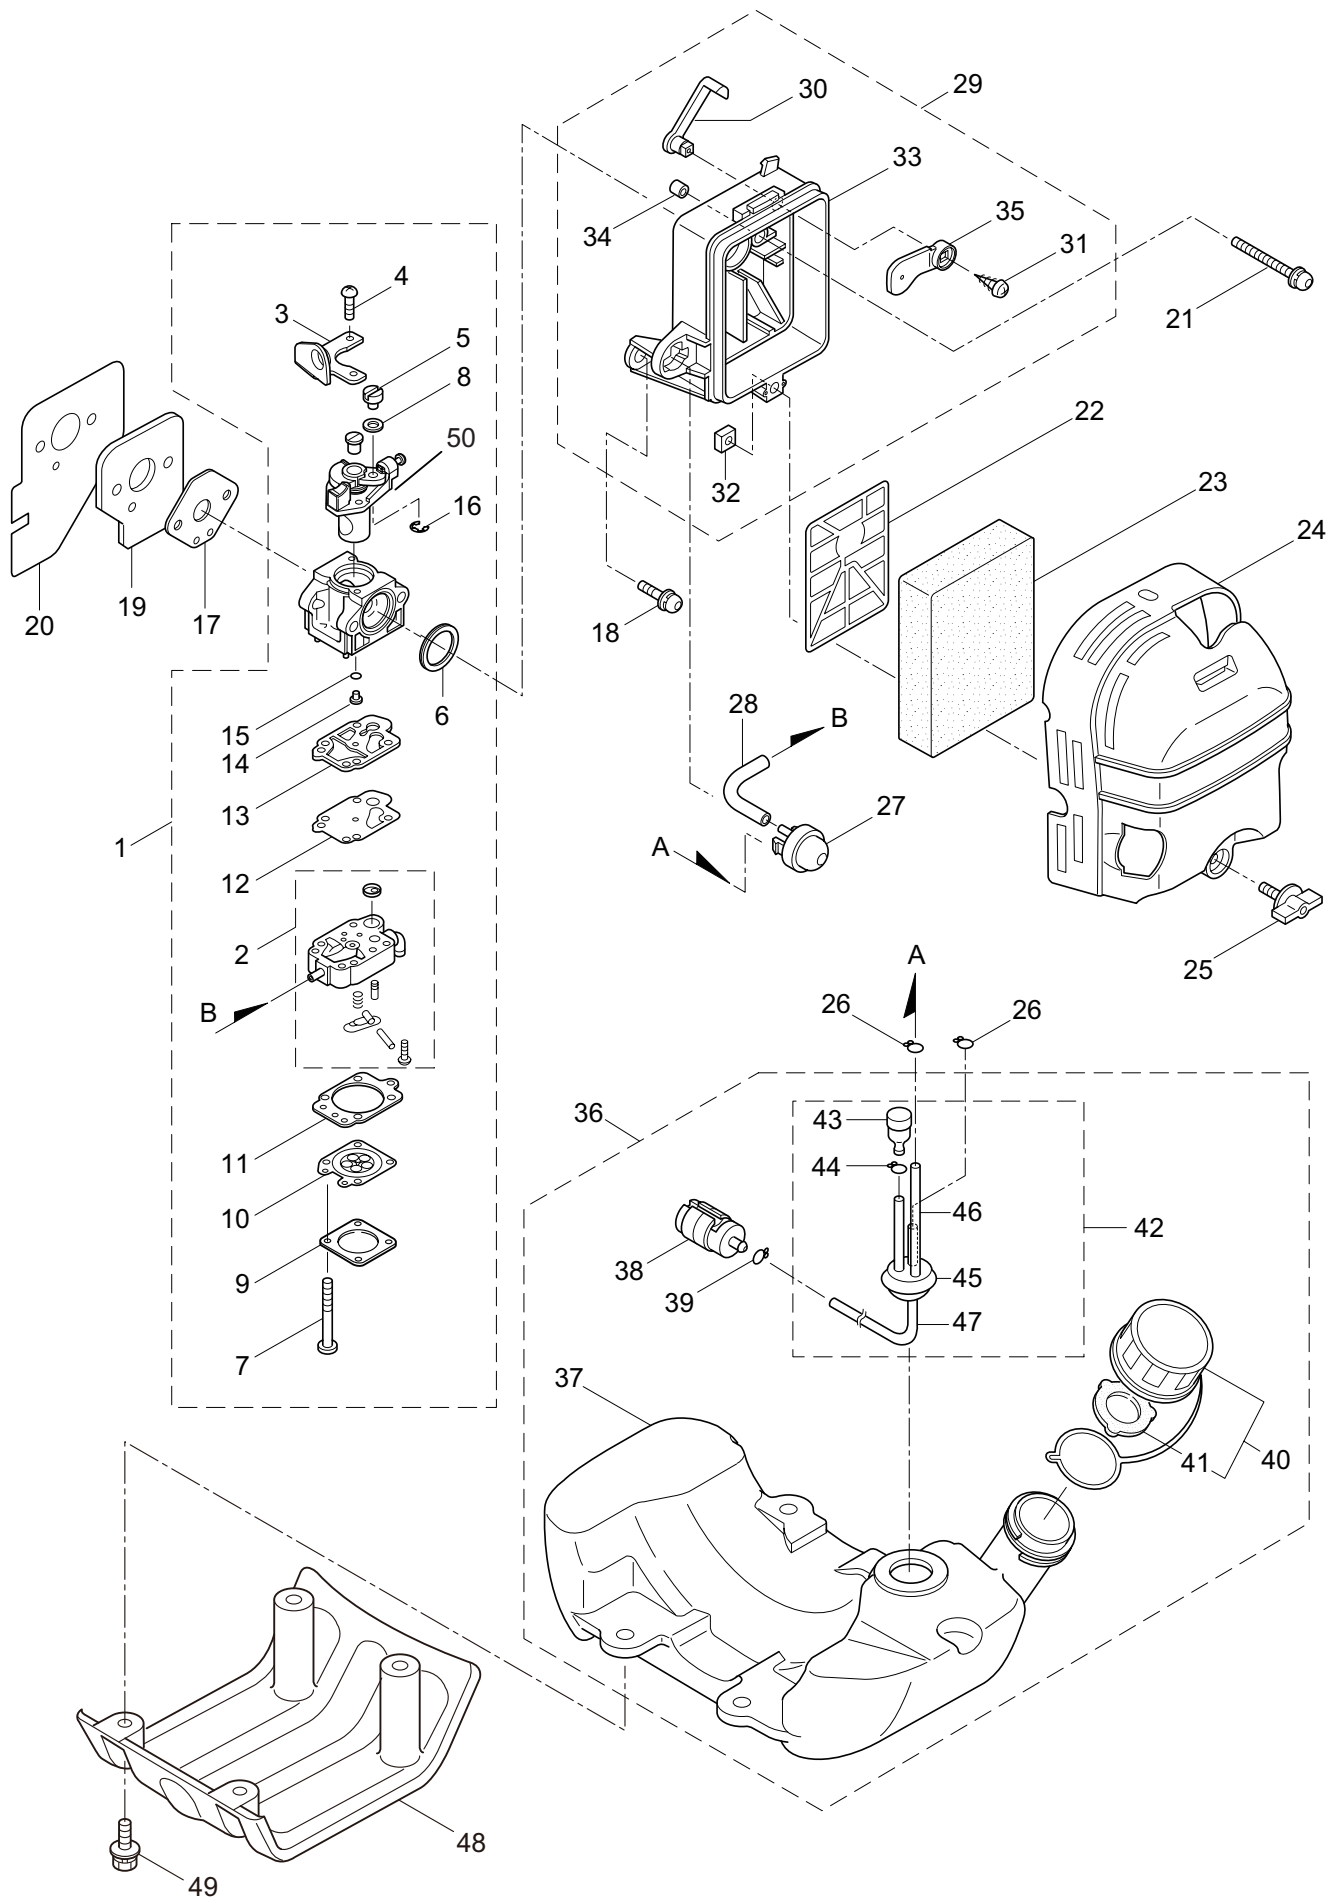

4. BC5020H-RS-01/(1P)
CARBURETOR, FUEL TANK

Ref. No.	Part No.	Part Name	Q'ty	Remarks
4-46	282511	Return Pipe	1	
4-47	262649	Fuel Pipe	1	
4-48	285757	Stand	1	
4-49	281714	Cap Screw	4	M5x20
4-50	8712678	Throttle valve