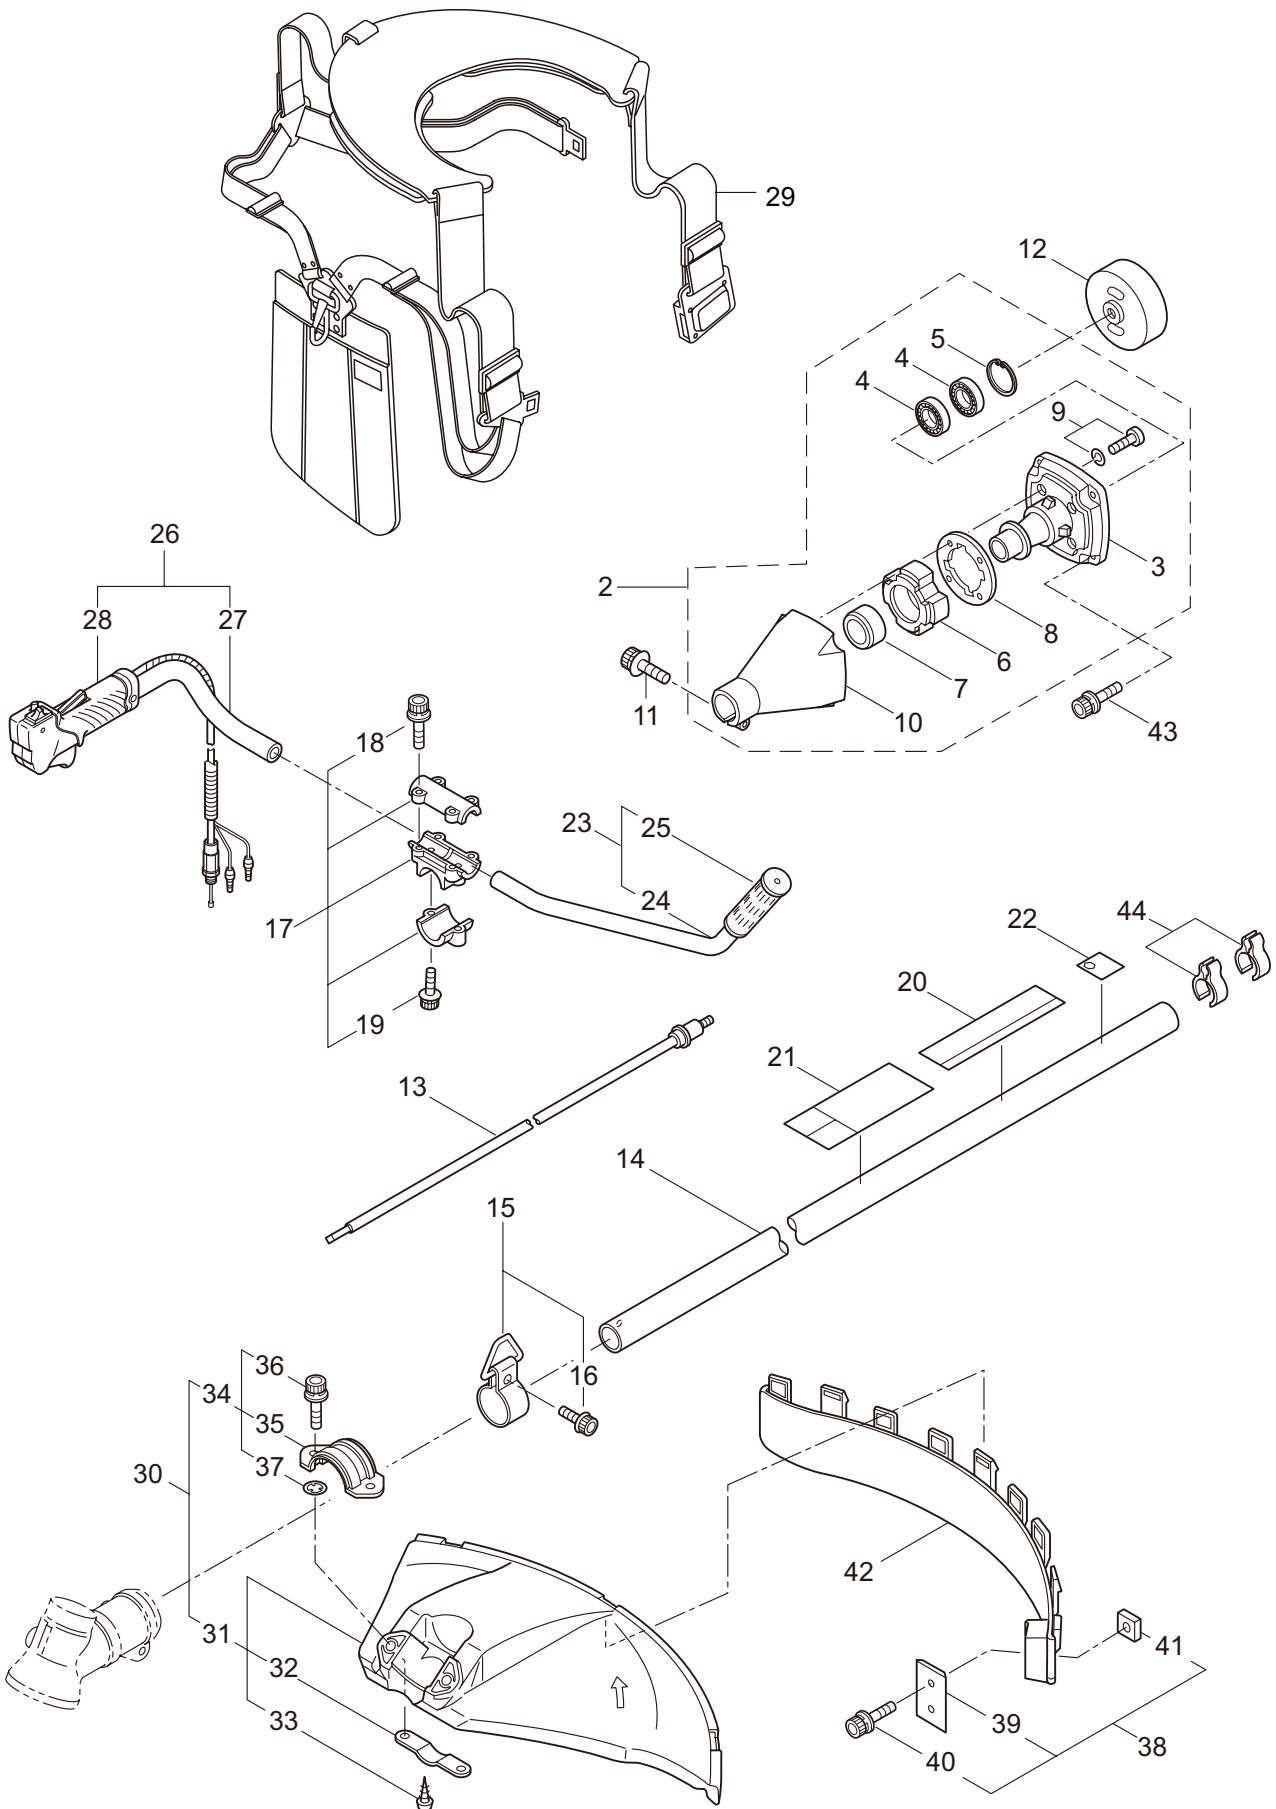

PARTS LIST

BC5020H-RS-01/(1P)

CONTENTS

1. MAIN BODY	1 ~ 2
2. GEARCASE.....	3 ~ 4
3. ENGINE.....	5 ~ 8
4. CARBURETOR, FUEL TANK	9 ~ 12
5. ACCESSORIES	13 ~ 14

2014. 09.

P/N 523500-2

1. BC5020H-RS-01/(1P)
MAIN BODY

Ref. No.	Part No.	Part Name	Q'ty	Remarks
1-1	364122	BC5020H-RS-01	1	
1-1	364439	BC5020H-RS-01(1P)	1	
1-2	234162	Clutch Case Ass'y	1	Incl.3-10
1-3	234143	Bearing Case	1	
1-4	140474	Bearing	2	#620ZZ
1-5	012380	Snap Ring	1	#35
1-6	217045	Buffer (A)	1	
1-7	217046	Buffer (B)	1	
1-8	217047	Washer	1	
1-9	092033	Screw	4	M5x15
1-10	227728	Driveshaft Tube Adapter	1	
1-11	217134	Bolt	1	M6x30
1-12	211203	Clutch Drum	1	
1-13	217897	Driveshaft Ass'y	1	
1-14	217900	Driveshaft Tube	1	
1-15	231887	Hanging Bracket Ass'y	1	Incl.16
1-16	261762	Cap Screw	1	M5x14
1-17	231888	Bracket Ass'y	1	Incl.18,19
1-18	217138	Bolt	4	M6x25
1-19	217134	Bolt	2	M6x30
1-20	228755	Label	1	BC5020H-RS
1-21	223188	Label	1	
1-22	228207	Label	1	
1-23	228398	Handle Ass'y-Left	1	Incl.24,25
1-24	228399	Handle (A)	1	
1-25	226512	Grip	1	
1-26	229762	Handle Ass'y-Right	1	Incl.27,28
1-27	228401	Handle (B)	1	
1-28	229763	Throttle Trigger	1	
1-28	229027	Throttle Wire Solo Cavo Gas	1	
1-29	228086	Hanging Strap Ass'y	1	
1-30	232092	Safety Cover Ass'y	1	Incl.31-37
1-31	231262	Safety Cover Ass'y	1	Incl.32,33
1-32	223180	Threaded Bracket	1	
1-33	221580	Screw	1	4x8
1-34	232093	Bracket Ass'y	1	Incl.35-37
1-35	223179	Bracket	1	
1-36	220632	Cap Screw	2	M6x30
1-37	231704	Washer	2	6x13xt1.0
1-38	231882	String Cutter Ass'y	1	Incl.39-41
1-39	230747	String Cutter	1	
1-40	261250	Cap Screw	1	M5x20
1-41	228325	Nut	1	
1-42	230748	Cover Extention	1	
1-43	219113	Cap Screw	4	M6x20
1-44	219161	Wire Guide	2	