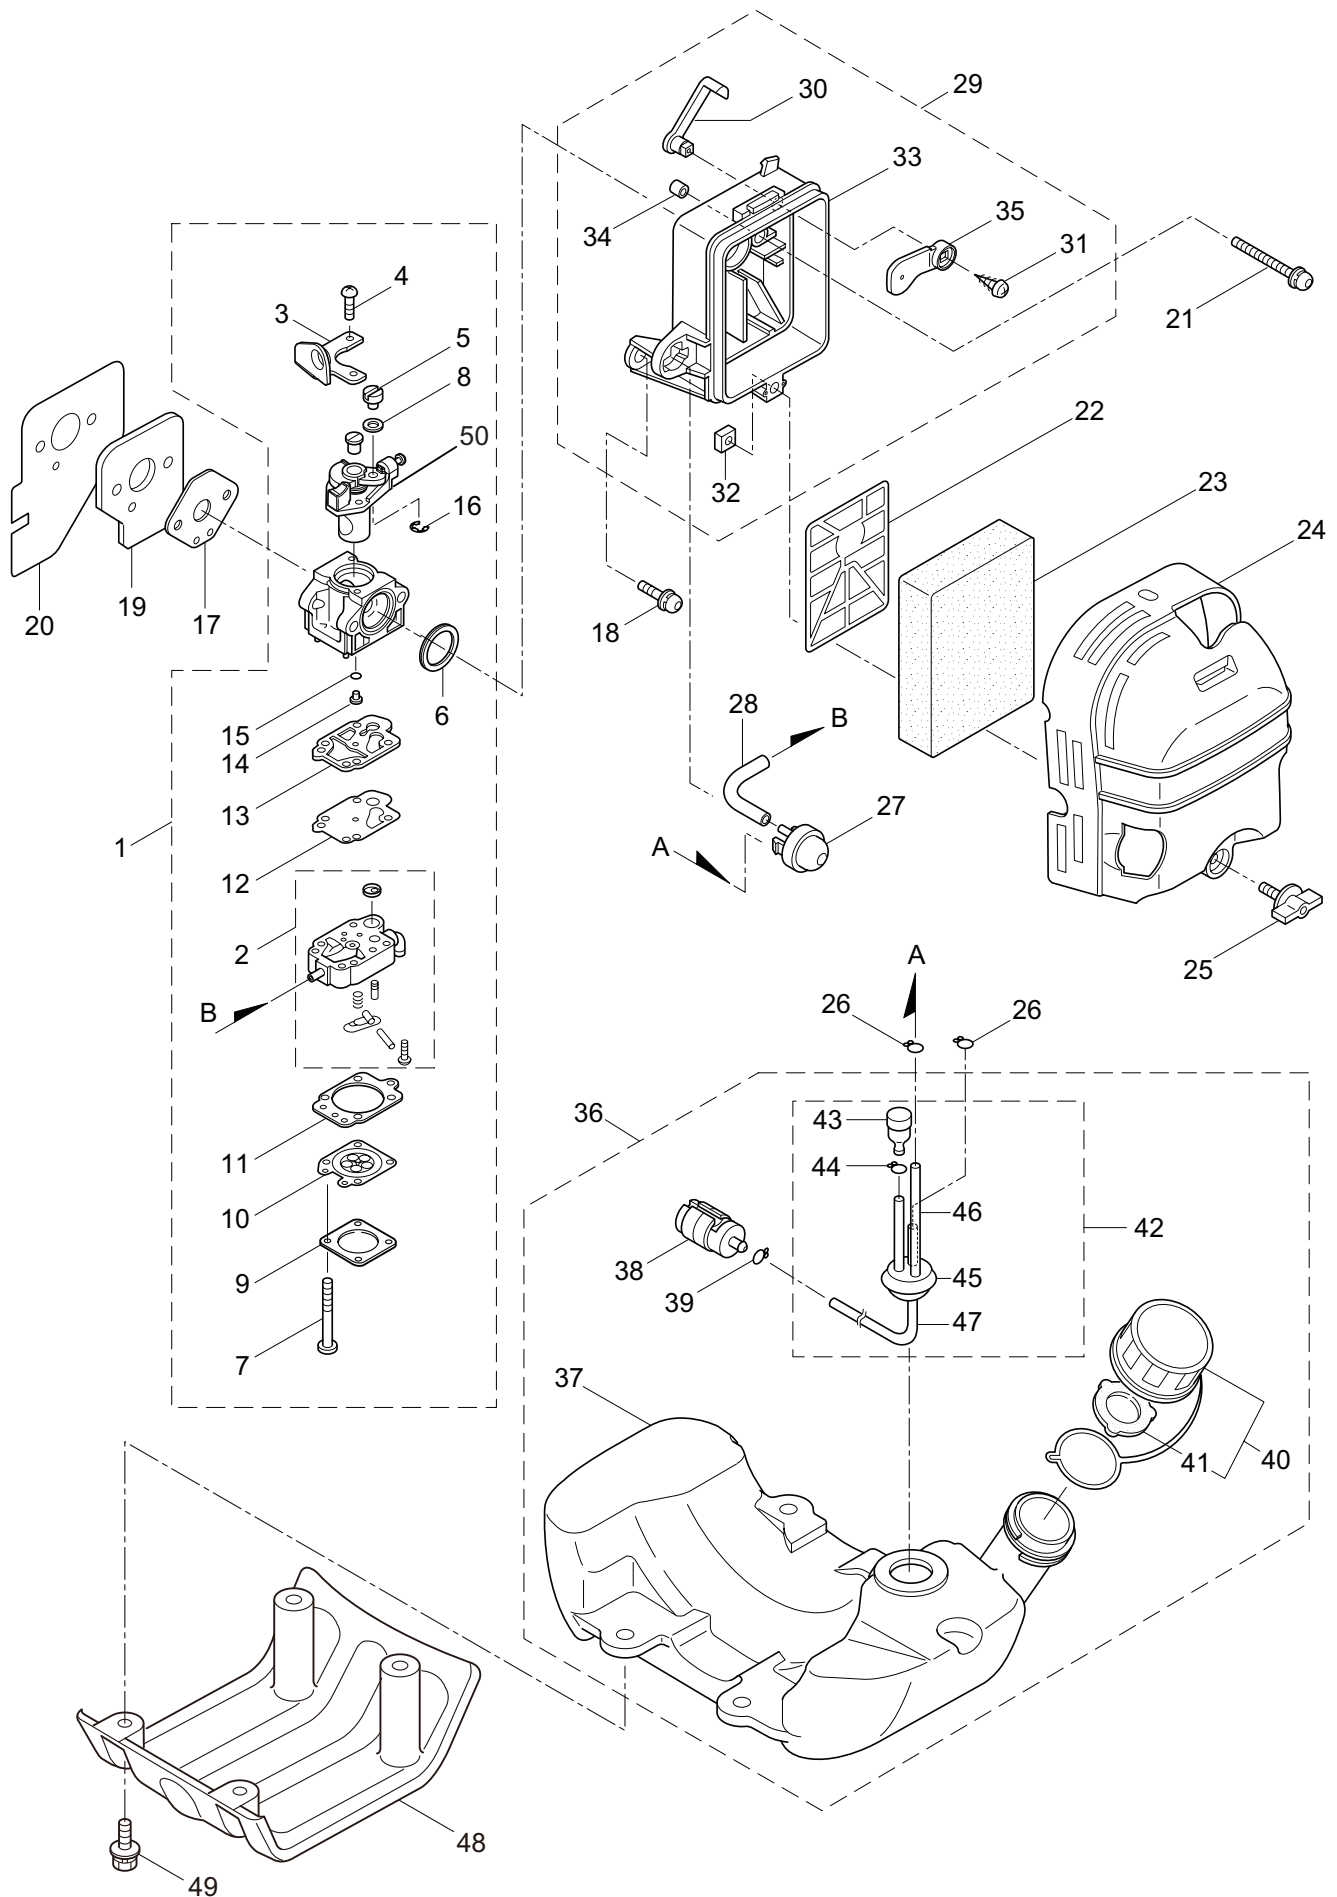

4. BC5020H-RS-01/(1P)
CARBURETOR, FUEL TANK

Ref. No.	Part No.	Part Name	Q'ty	Remarks
4-1	284109	Carburetor Ass'y	1	Incl.2-16 New gasket required
4-2	283124	Pump Body	1	
4-3	264677	Bracket	1	
4-4	261875	Screw	2	
4-5	261658	Swivel	1	
4-6	261657	Packing	1	
4-7	263737	Screw	4	
4-8	264678	Washer	1	
4-9	263726	Cover Plate	1	
4-10	283905	Diaphragm, Meterring	1	
4-11	263727	Gasket	1	
4-12	262994	Diaphragm,Fuel Pump	1	
4-13	282576	Gasket	1	
4-14	283125	Main Jet	1	
4-15	261871	O-Ring	1	
4-16	261876	E-Ring	1	
4-17	282301	Gasket	1	
4-18	264807	Cap Screw	1	M5x16
4-19	283086	Divider	1	
4-20	283087	Gasket	1	
4-21	262720	Cap Screw	2	M5x55
4-22	282481	Plate	1	
4-23	282306	Element	1	
4-24	282307	Cleaner Cover	1	
4-25	281438	Knob	1	
4-26	261117	Clip	2	
4-27	282299	Pump	1	
4-28	282512	Fuel Pipe	1	
4-29	282302	Case Ass'y	1	Incl.30-35
4-30	282305	Lever	1	
4-31	269032	Screw	1	
4-32	269423	Nut	1	
4-33	282303	Case Body	1	
4-34	282484	Sleeve	3	
4-35	282304	Valve	1	
4-36	282309	Fuel Tank Ass'y	1	Incl.37-47
4-37	282310	Fuel Tank	1	
4-38	267328	Fuel Filter Ass'y	1	
4-39	261117	Clip	1	
4-40	281564	Fuel Tank Cap Ass'y	1	Incl.41
4-41	269377	Gasket	1	
4-42	282312	Fuel Pipe Ass'y	1	Incl.43-47
4-43	261590	Breather	1	
4-44	261117	Clip	1	
4-45	268065	Grommet	1