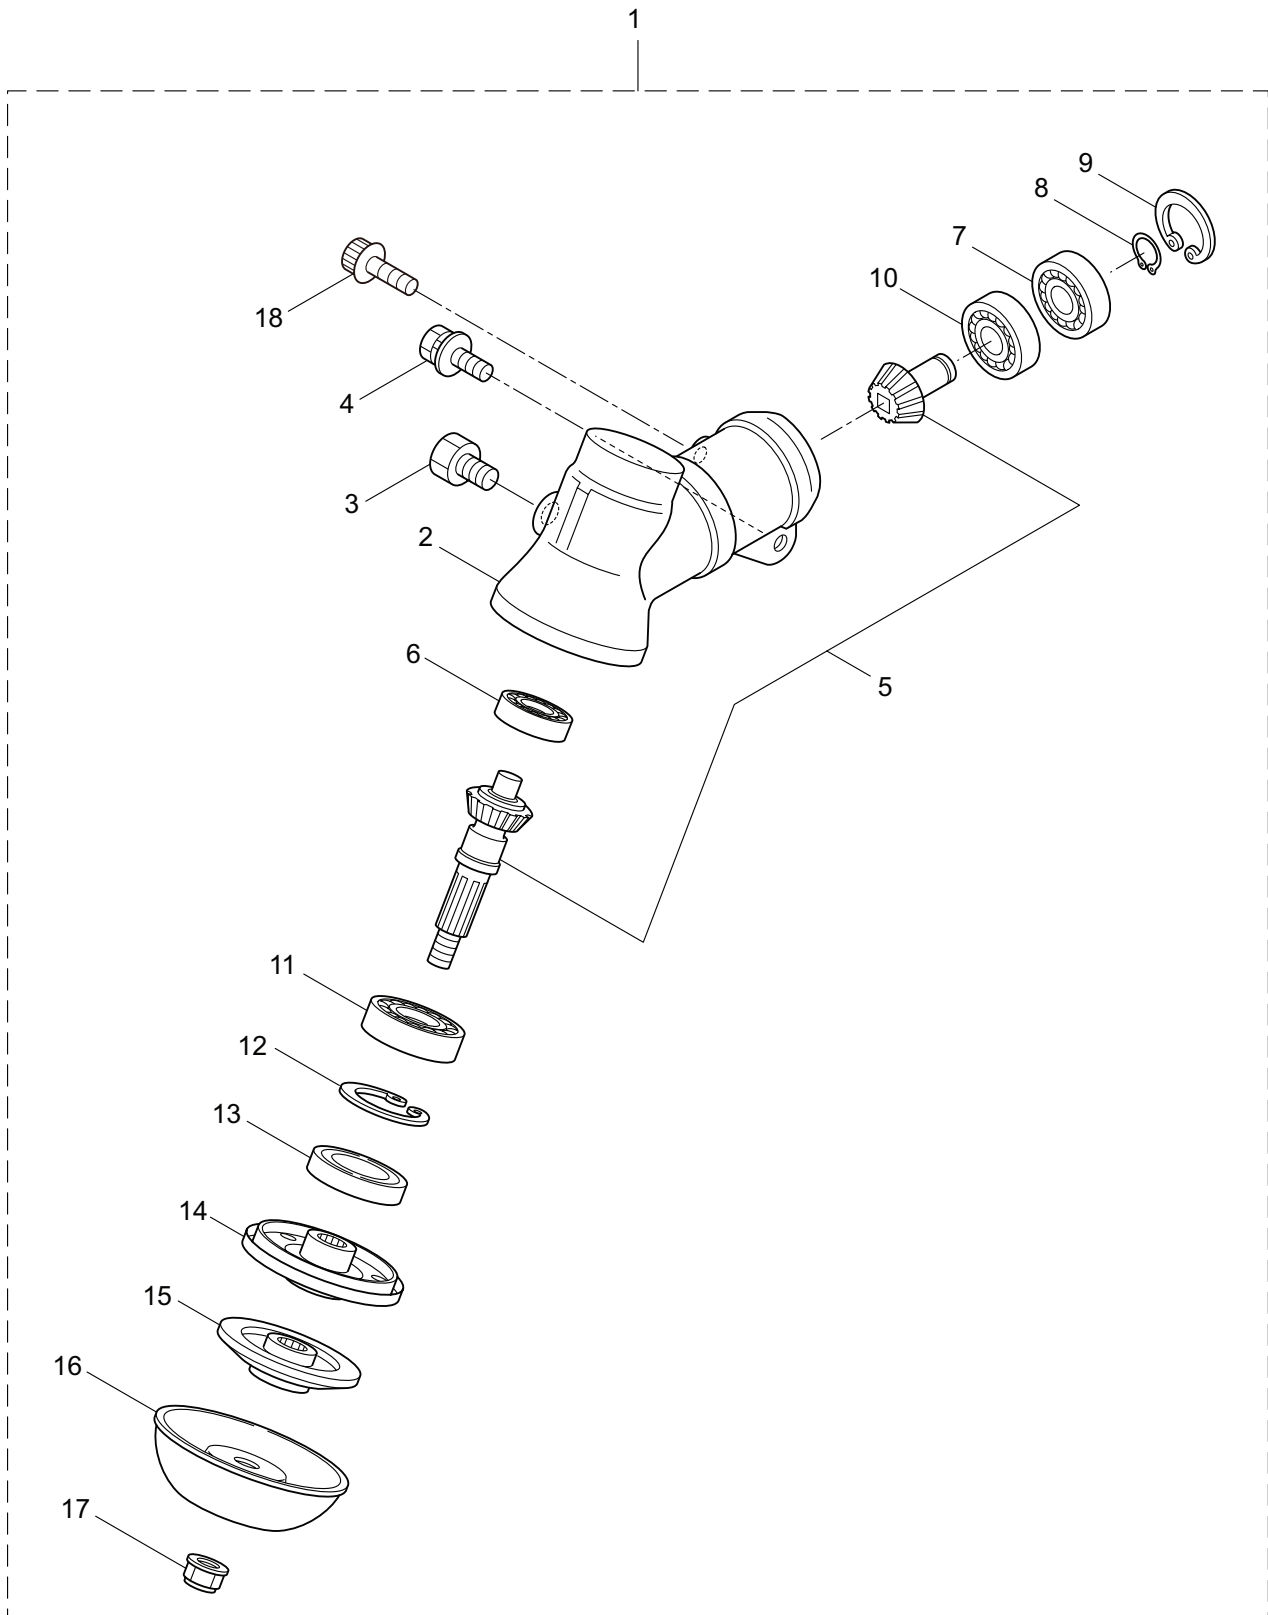

2. BC5020H-RS-01/(1P)
GEARCASE

Ref. No.	Part No.	Part Name	Q'ty	Remarks
2-1	234835	Gearcase Ass'y	1	Incl.2-18
2-2	232833	Gearcase	1	
2-3	234109	Bolt	1	M8x8
2-4	217134	Bolt	1	M6x30
2-5	234349	Gear Set	1	
2-6	014490	Bearing	1	#6000
2-7	106933	Bearing	1	#6000Z
2-8	014210	Snap Ring	1	#10
2-9	054676	Snap Ring	1	#26
2-10	014490	Bearing	1	#6000
2-11	012544	Bearing	1	#6202
2-12	012380	Snap Ring	1	#35
2-13	232049	Oil Seal	1	D21355
2-14	232322	Bracket A Ass'y	1	
2-15	232052	Bracket B	1	
2-16	230849	Stabilizer	1	
2-17	232920	Nut	1	M10x1.25
2-18	217135	Bolt	1	M6x10