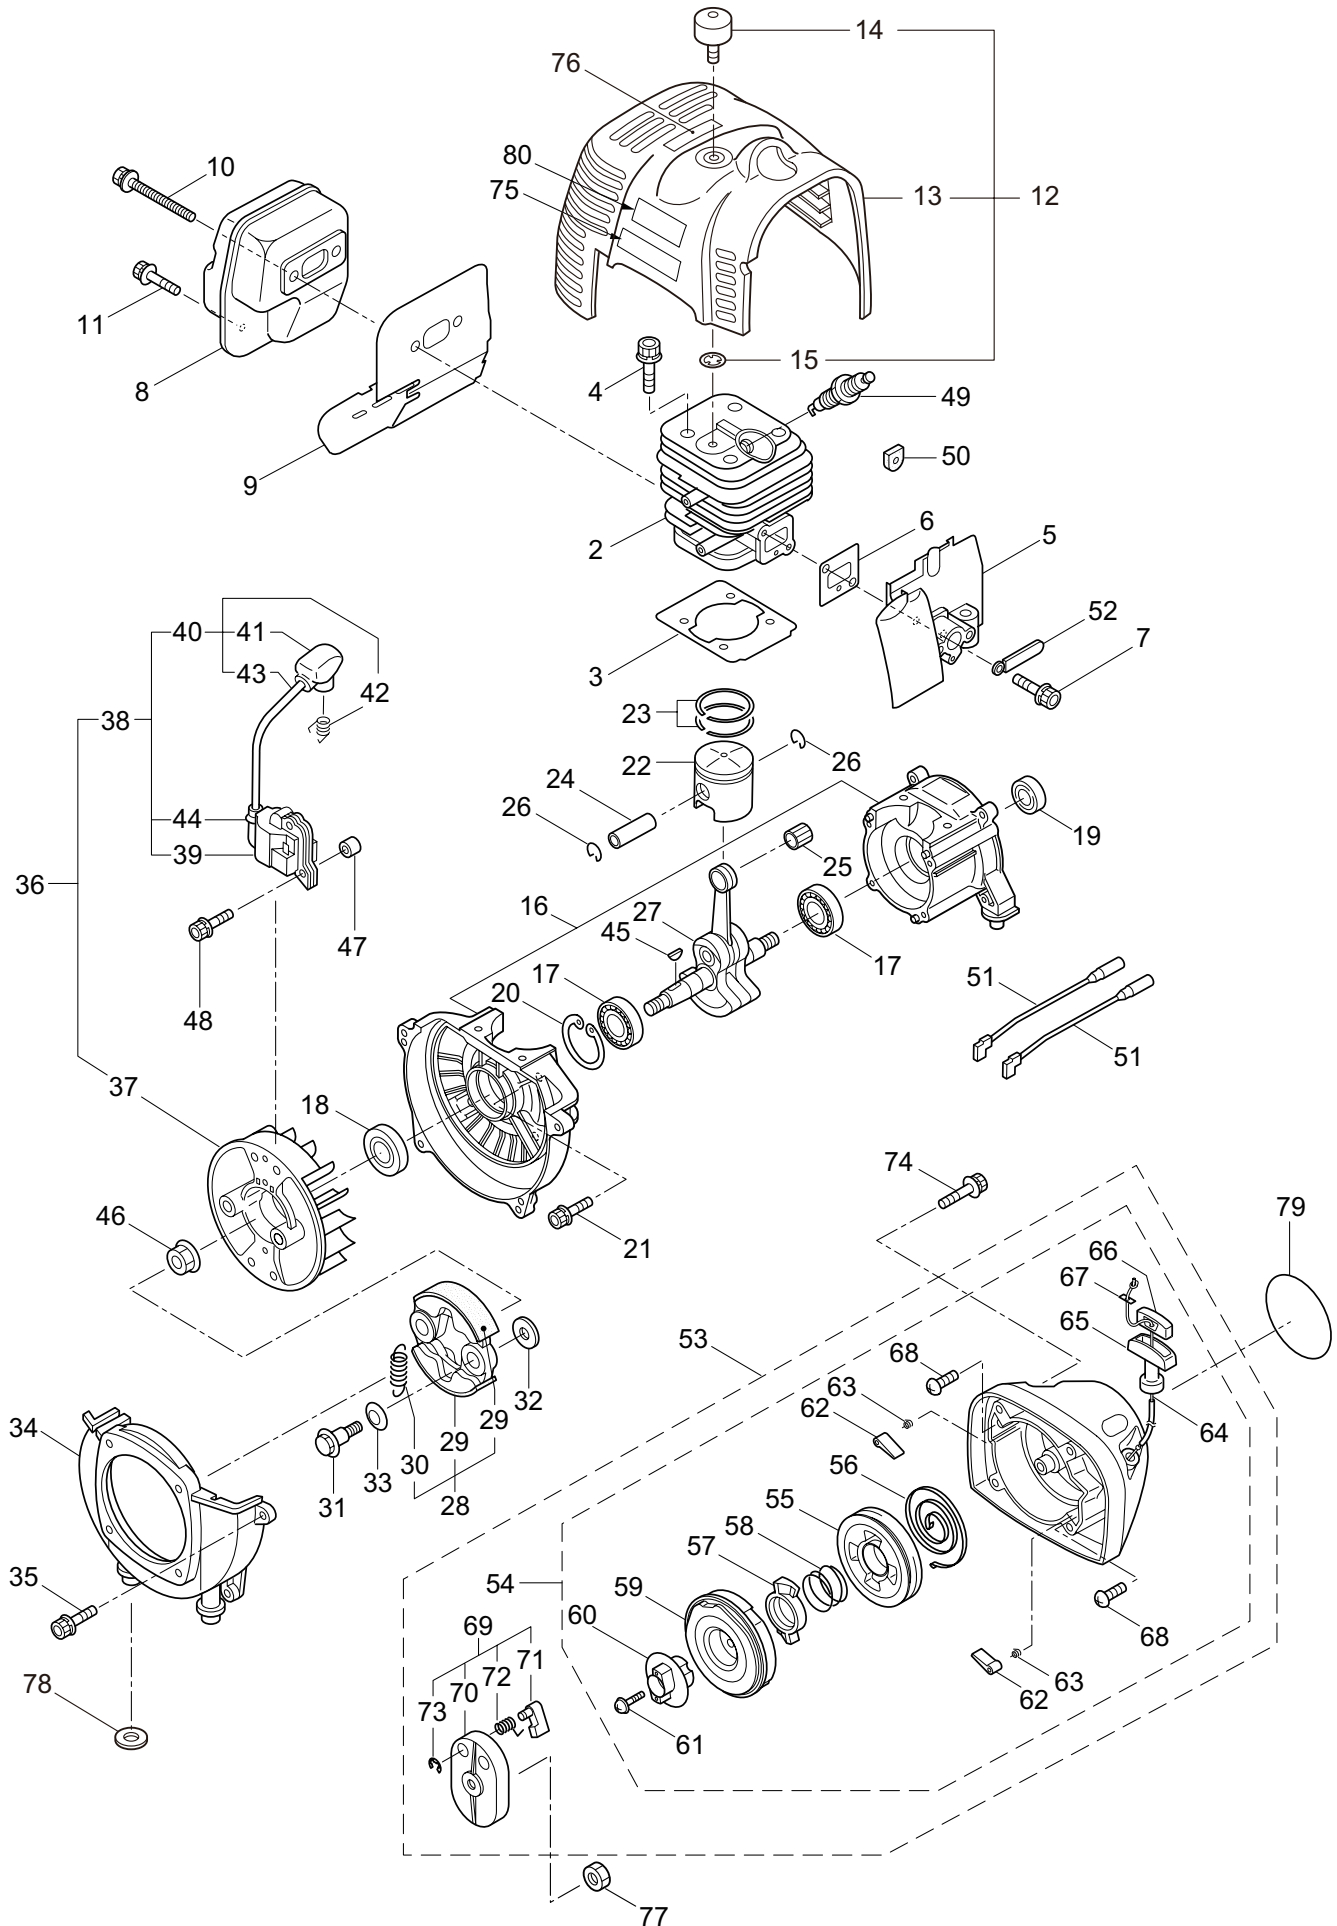

3. BC5020H-RS-01/(1P)
ENGINE

Ref. No.	Part No.	Part Name	Q'ty	Remarks
3-46	262731	Nut,Rotor	1	M10
3-47	280381	Spacer	2	
3-48	283669	Cap Screw	2	M4x25
3-49	262483	Spark Plug	1	NGK BP6Y
3-50	281172	Grommet	1	
3-51	267492	Lead	2	130L
3-52	264588	Clamp	1	
3-53	282294	Recoil Starter Ass'y	1	Incl.54-73
3-54	282295	Starter Ass'y	1	Incl.55-68
3-55	280994	Pulley	1	
3-56	280995	Spiral Spring	1	
3-57	280996	Pawl	1	
3-58	280997	Return Spring	1	
3-59	283123	Spring Comp.	1	
3-60	280999	Plate	1	
3-61	281000	Set Screw	1	
3-62	281001	Pawl	2	
3-63	281002	Return Spring	2	
3-64	281004	Starter Rope	1	
3-65	262633	Starter Grip	1	
3-66	262981	Cap	1	
3-67	281005	Rope Stopper	1	
3-68	282622	Screw	2	
3-69	282623	Starter Pulley Ass'y	1	Incl.70-73
3-70	282282	Starter Pulley	1	
3-71	262636	Pawl	2	
3-72	262637	Return Spring	2	
3-73	262638	E-Ring	2	
3-74	261607	Cap Screw	4	M5x16
3-75	262714	Label	1	MARUYAMA
3-76	267561	Label	1	
3-77	126990	Nut	1	M8
3-78	285735	Packing	4	
3-79	283284	Label	1	REVERSE2/NE500
3-80	265694	Label	1